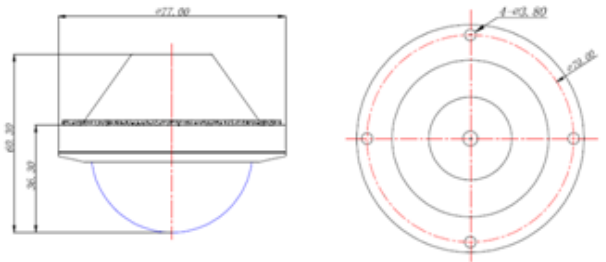

CEN302AHD-AR (Dome Camera with Audio and Infrared)

Model: CEN302AHD-AR

High resolution, 1.3Mega Pixel, 12V DC

Dimensions:

Features:

- Metal-cased IP66 weatherproof micro dome with fixed lens.
- Low power consumption.
- Easy installation on ceiling or wall, surface or flush mount.
- 10 Infrared LEDs

Specifications:

Image Sensor	1/3" CMOS AR0130
TV System	PAL/NTSC (optional)
Picture Elements	1280 (H) x 960 (V)
Sensitivity	0 Lux (IR LED On)
Scanning System	Progressive scan RGB CMOS
Synchronization	Internal
S/N Ratio	More than 44dB (AGC Off)
Auto Gain Control	(AGC) Auto
Electronic Shutter	Auto
BLC	Auto
Infrared Spectrum	850nm
Infrared LED	10 LEDs
Video Output	1 Vp-p, 75Ω,AHD
Audio	Available
Mirror	Optional
ICR	Available
Noise Redution	3D
Dynamic range	83.5 dB
Lens	f3.6mm Megapixel
Power Supply	9-18V DC
Power Consumption	120mA
Dimensions (ø X H)	77 x 60.3 mm
Net Weight	200 g
Weatherproof	IP66
Operating Temperature	-30° C ~ +70 ° C